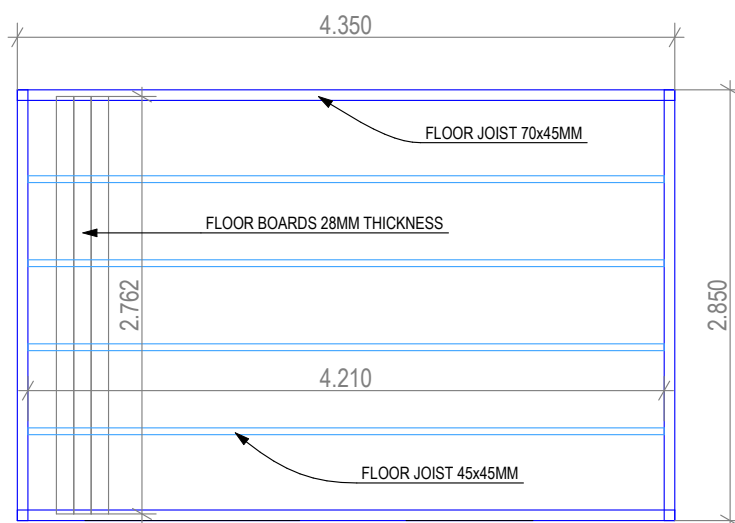

	CODE:	SIZE:	mm	Pcs
WINDOWS	DGW-2/24	1130x1310mm	44	1
DOORS	DGD-2/24	1930x1410mm		1
	DGD-5/24R*	1780x830mm		1

*- SIZE 1780x830mm

DEVON 4530-45 DG

SIZE (m): 4.5 x 3.0
 SIDE WALL HEIGHT : 2340 mm
 RIDGE HEIGHT: 2665 mm
 WALL LOG: 45 mm

Floor plan

Floor joist plan