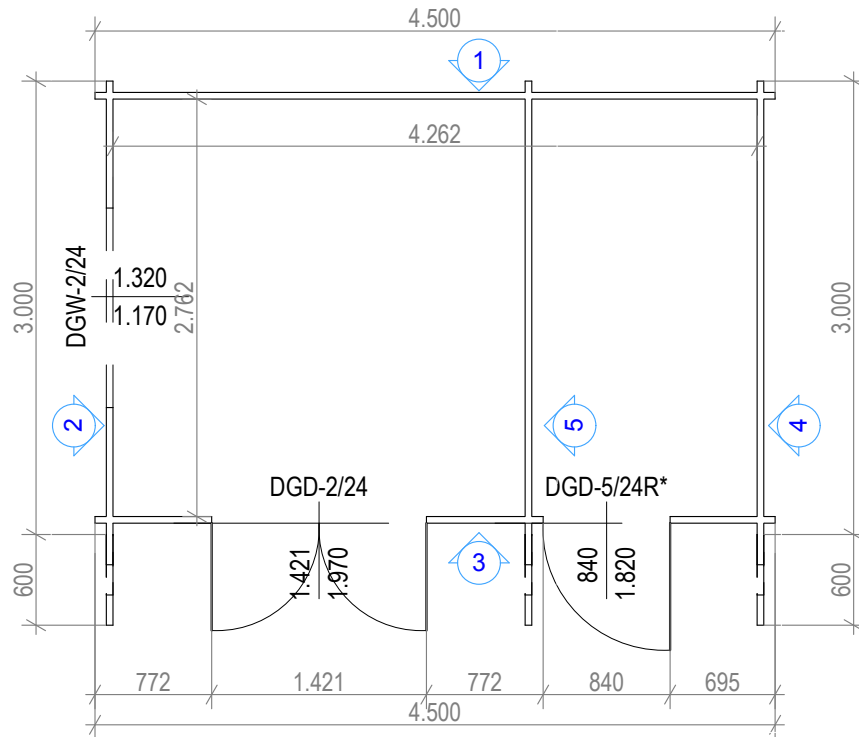

	CODE:	SIZE:	mm	Pcs
WINDOWS	DGW-2/24	1130x1310mm	44	1
DOORS	DGD-2/24	1930x1410mm		1
	DGD-5/24R*	1780x830mm		1

*- SIZE 1780x830mm

DEVON 4530-45 DG

SIZE (m): 4.5 x 3.0
 SIDE WALL HEIGHT : 2340 mm
 RIDGE HEIGHT: 2665 mm
 WALL LOG: 45 mm

Floor plan

Floor joist plan