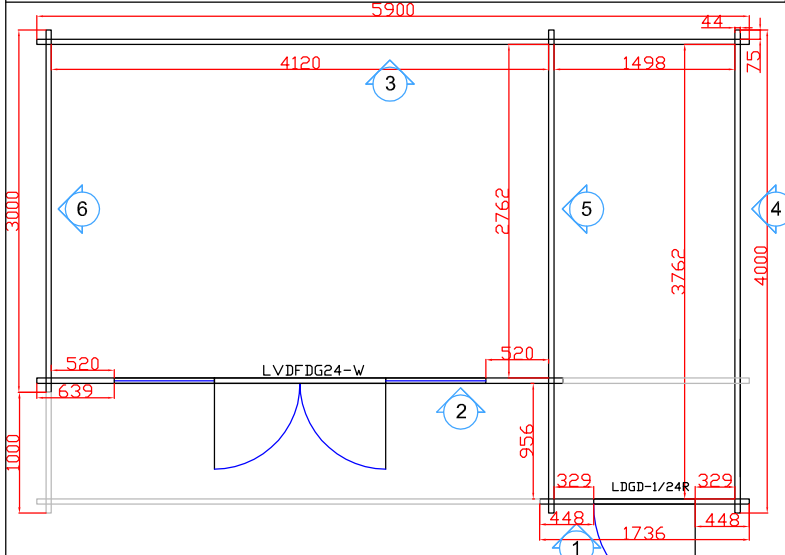

WILTSHIRE 5940-45 LDG

SIZE (m): 5.9 x 4.0
 HEIGHT SIDE WALL: 2210 mm
 RIDGE HEIGHT: 2470 mm
 WALL LOG: 45 mm

Standard

	Code	Size	Glazing	mm	Pcs
WINDOWS				45	
DOORS	LVDFDG24-W	1930x3050mm	fully glazed		1
	LDGD-1/24R	1930x830mm	2/3 glazed		1

Roof boards 19mm thickness