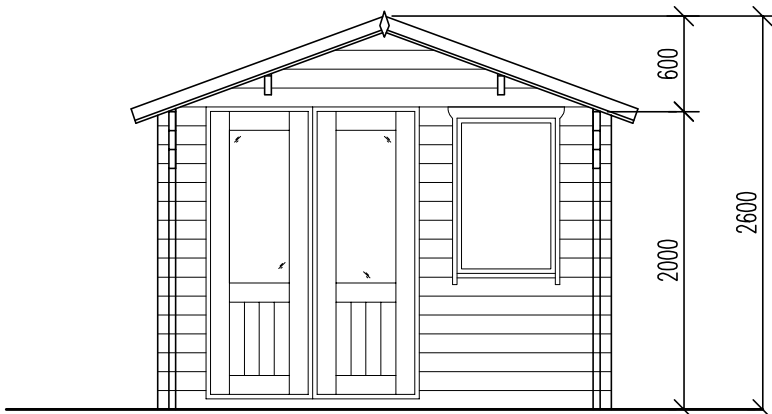

Wiltshire

with veranda

available in 28mm, 35mm & 45mm single skin & 35mm twin skin.

Wiltshire Front Elevation

without veranda – displaying double glazing.