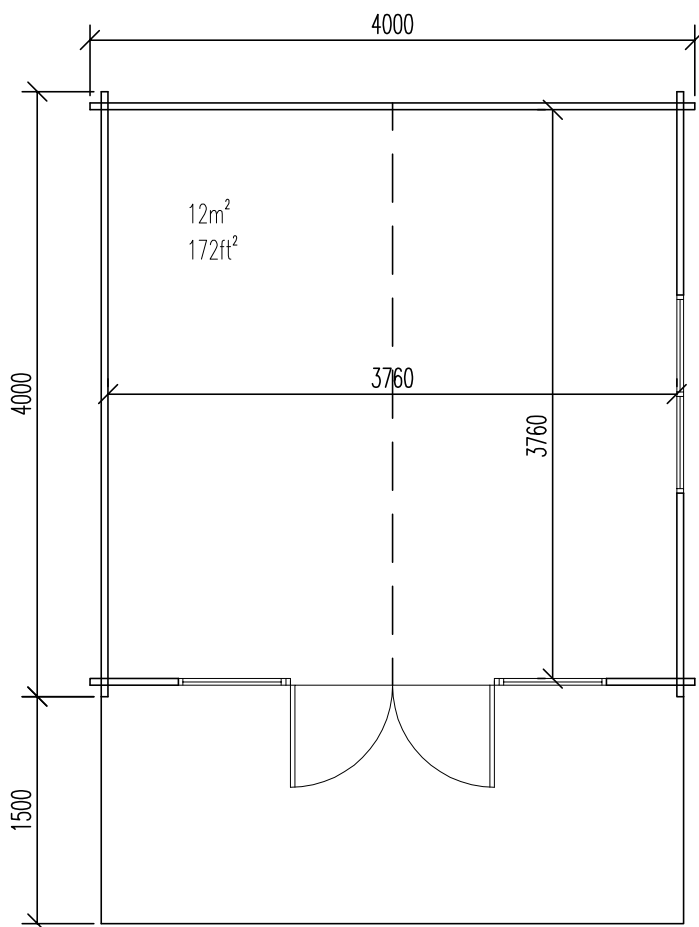

Ripley Nurseries, Old Portsmouth Road, Woking, Surrey, GU23 6EY

Tel. 0800 644 6442

info@creativelivingcabins.co.uk www.creativelivingcabins.co.uk

Creative Living