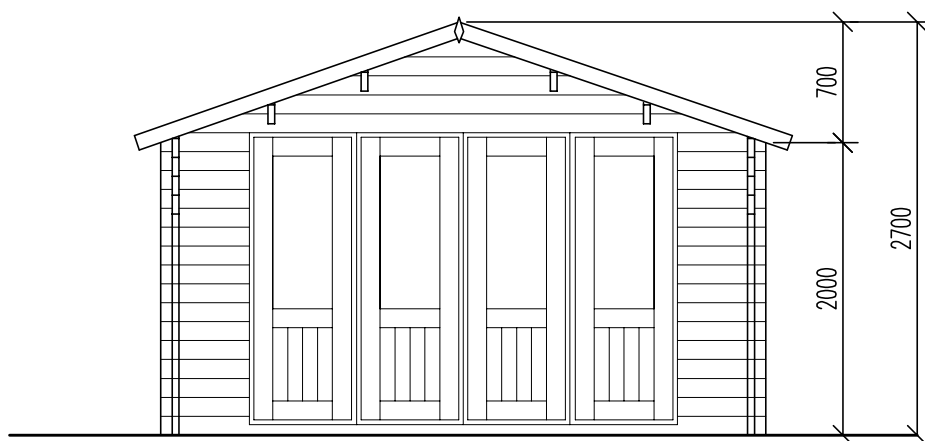

Ripley Nurseries, Old Portsmouth Road, Woking, Surrey, GU23 6EY

Tel. 0800 644 6442

info@creativelivingcabins.co.uk www.creativelivingcabins.co.uk

Creative Living

Sussex

with veranda

available in 35mm & 45mm single skin & 35mm twin skin.

additional dimensions 3.0m x 3.0m / 3.0m x 4.0m / 4.0m x 3.0m / 4.0m x 5.0m / 5.0m x 4.0m / 5.0m x 5.0m.

Sussex Front Elevation

without veranda - displaying double glazing.