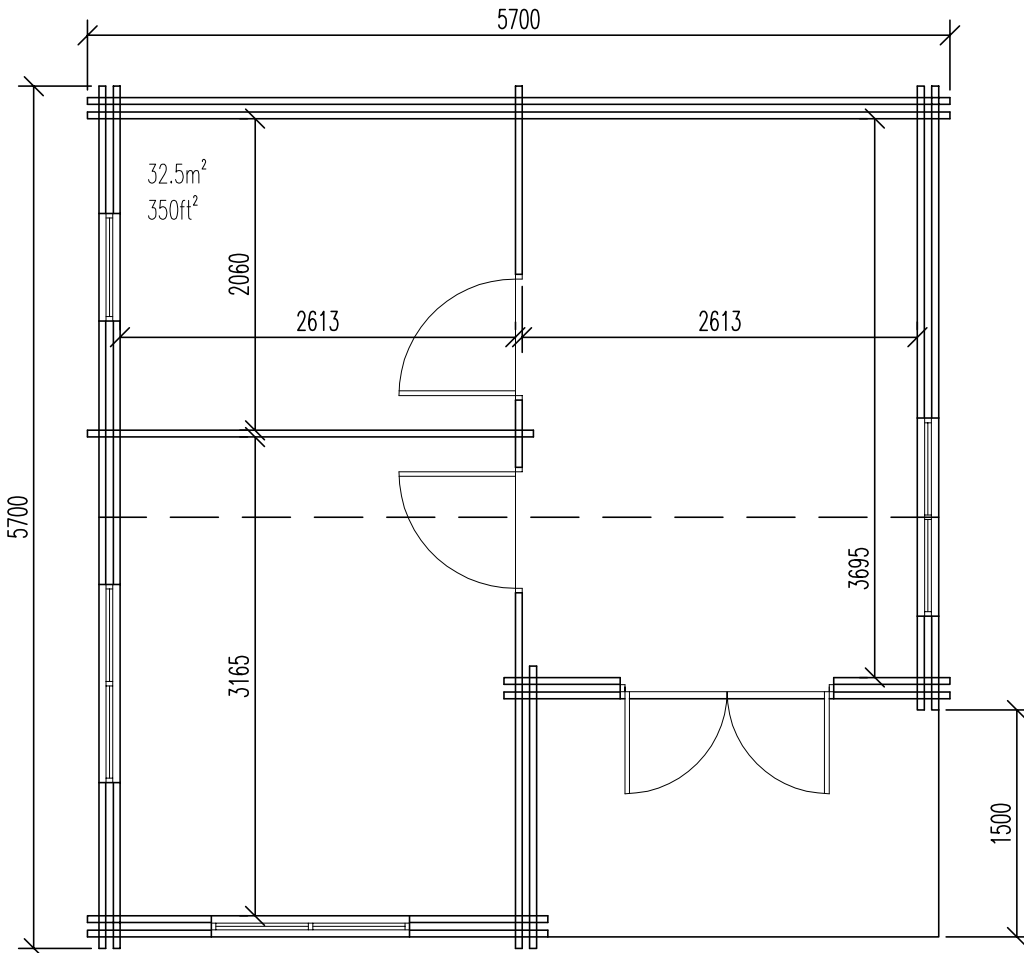

Ripley Nurseries, Old Portsmouth Road, Woking, Surrey, GU23 6EY

Tel. 0800 644 6442

info@creativelivingcabins.co.uk www.creativelivingcabins.co.uk

Creative Living

Surrey

with porch

available in 35mm twin skin & 45mm twin skin wall thickness.

three room, high roof, 3.6 / low roof 2.9m.

Surrey Front Elevation

with porch - displaying double glazing.