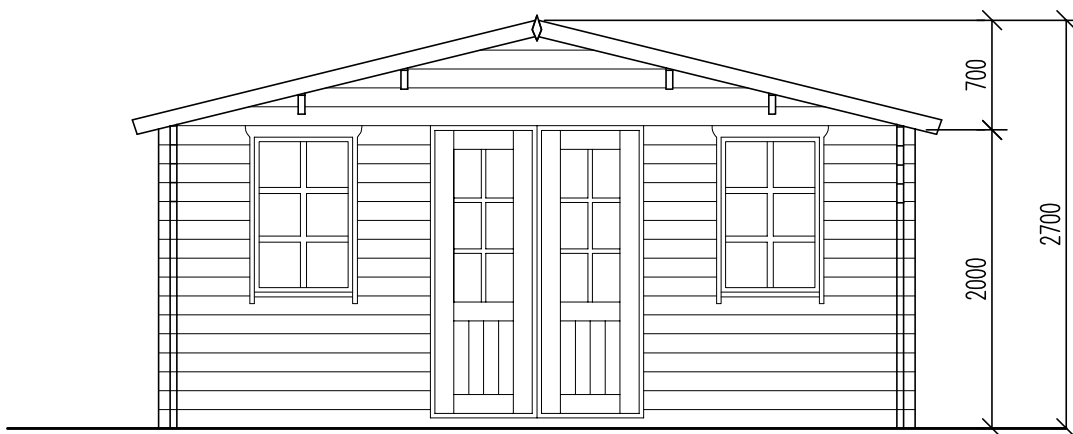

Ripley Nurseries, Old Portsmouth Road, Woking, Surrey, GU23 6EY

Tel. 0800 644 6442

info@creativelivingcabins.co.uk www.creativelivingcabins.co.uk

Creative Living

Suffolk

with veranda

available in 35mm & 45mm single skin & 35mm twin skin.

Suffolk Front Elevation

without veranda - displaying single glazing.