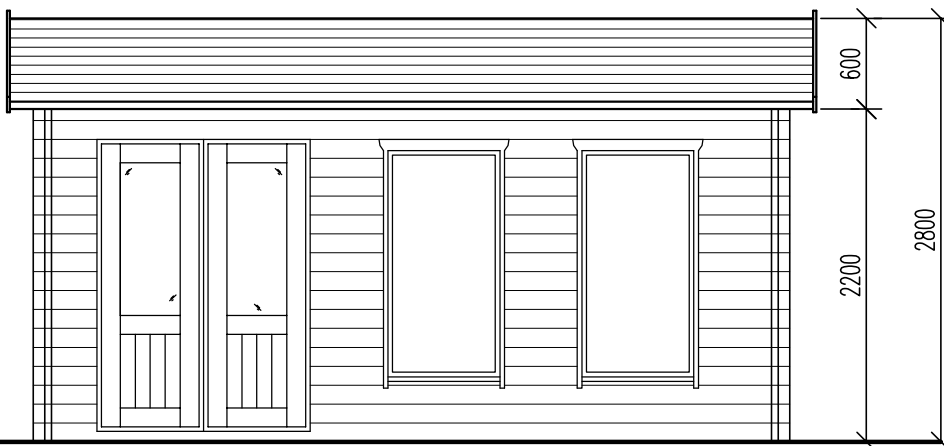

Oxfordshire

available in 35mm & 45mm single skin & 35mm twin skin.

Oxfordshire Front Elevation

displaying double glazing.