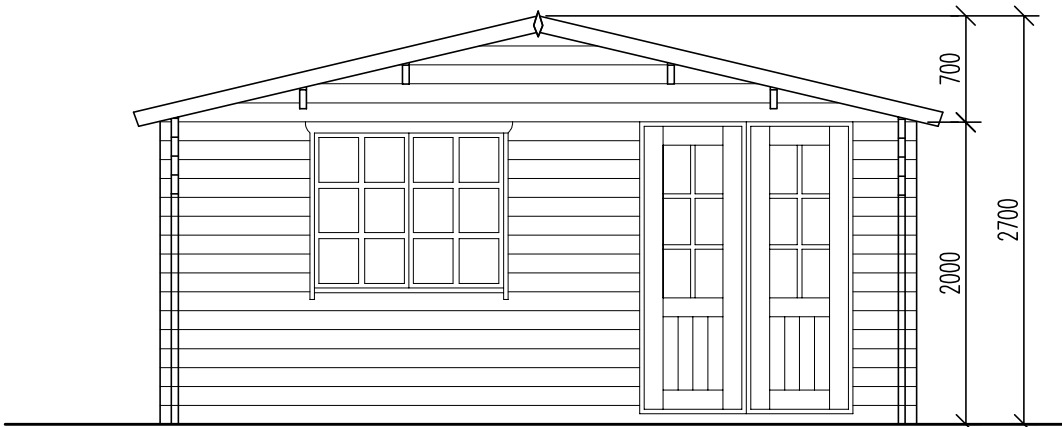

Ripley Nurseries, Old Portsmouth Road, Woking, Surrey, GU23 6EY

Tel. 0800 644 6442

info@creativelivingcabins.co.uk www.creativelivingcabins.co.uk

Creative Living

Hampshire

with veranda

available in 28mm, 35mm & 45mm single skin & 35mm twin skin.

additional dimensions 3.0m x 3.0m / 4.0m x 3.0m / 3.0m x 4.0m / 4.0m x 4.0m / 5.0m x 3.0m / 5.0m x 4.0m.

Hampshire Front Elevation

without veranda - displaying single glazing.