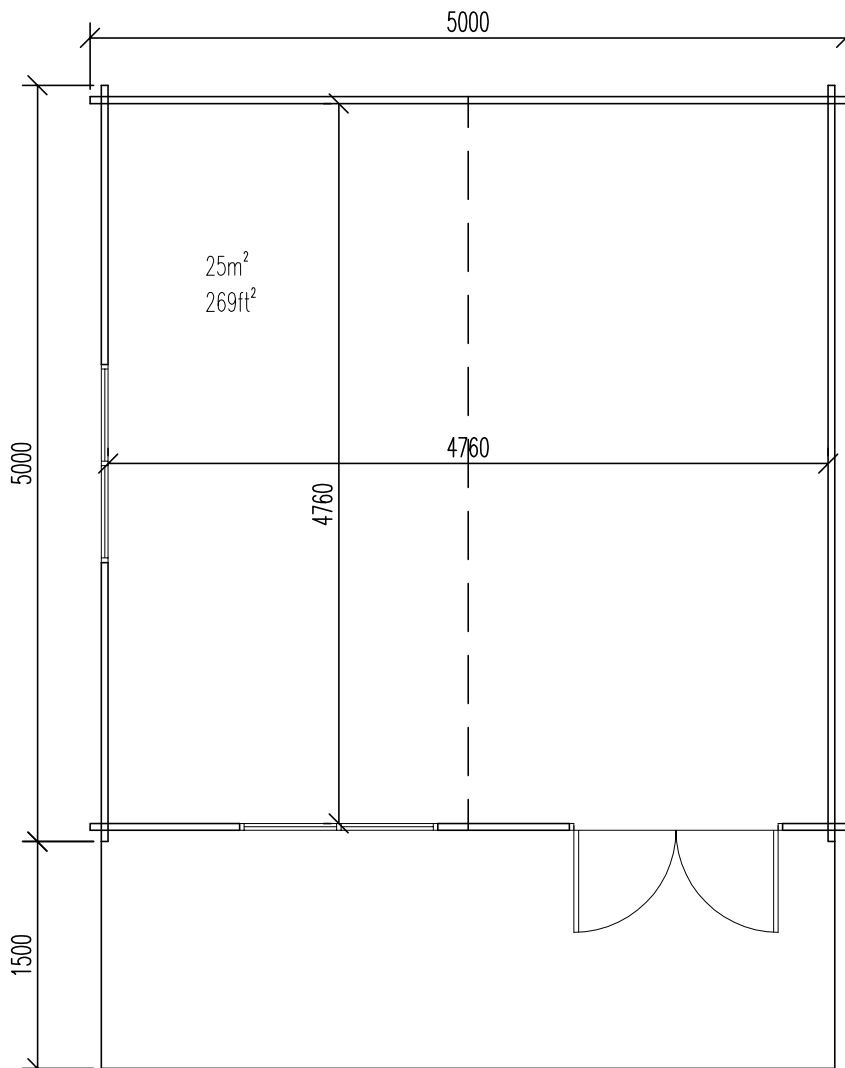

Ripley Nurseries, Old Portsmouth Road, Woking, Surrey, GU23 6EY

Tel. 0800 644 6442

info@creativelivingcabins.co.uk www.creativelivingcabins.co.uk

Creative Living

Hampshire

with veranda

available in 28mm, 35mm & 45mm single skin & 35mm twin skin.

additional dimensions 3.0m x 3.0m / 4.0m x 3.0m / 3.0m x 4.0m / 4.0m x 4.0m / 5.0m x 3.0m / 5.0m x 4.0m.