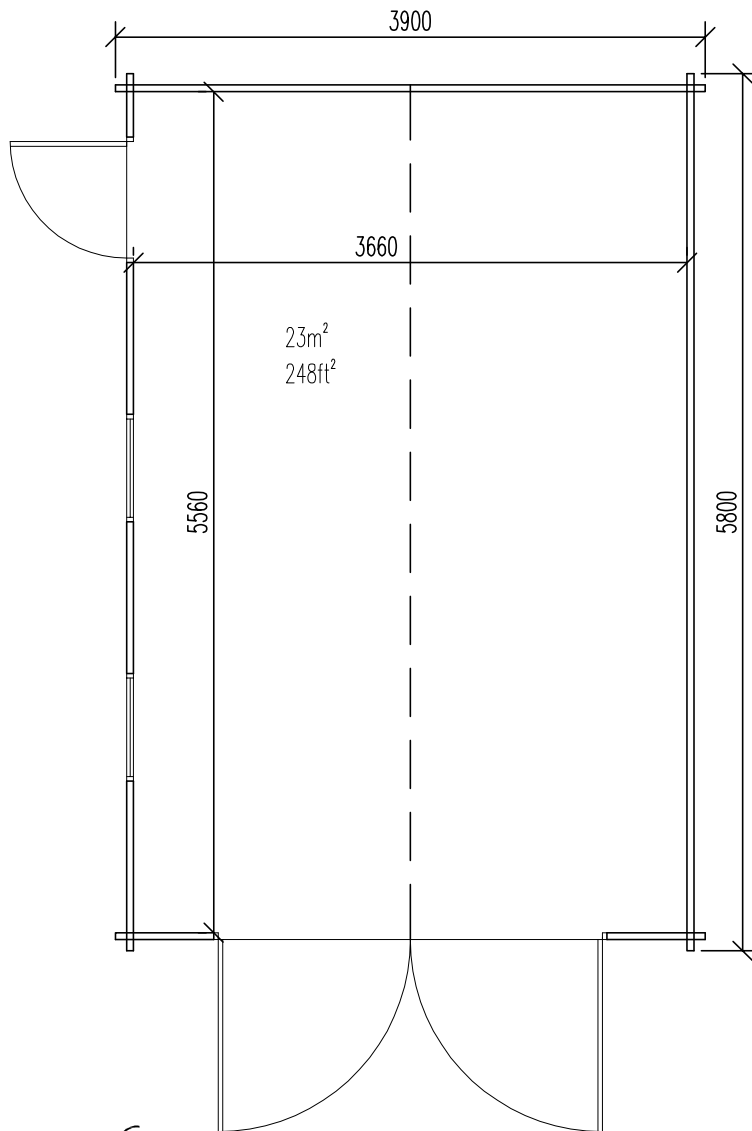

Ripley Nurseries, Old Portsmouth Road, Woking, Surrey, GU23 6EY

Tel. 0800 644 6442

info@creativelivingcabins.co.uk www.creativelivingcabins.co.uk

Creative Living

Garage

available in 45mm single skin.

Garage Front Elevation