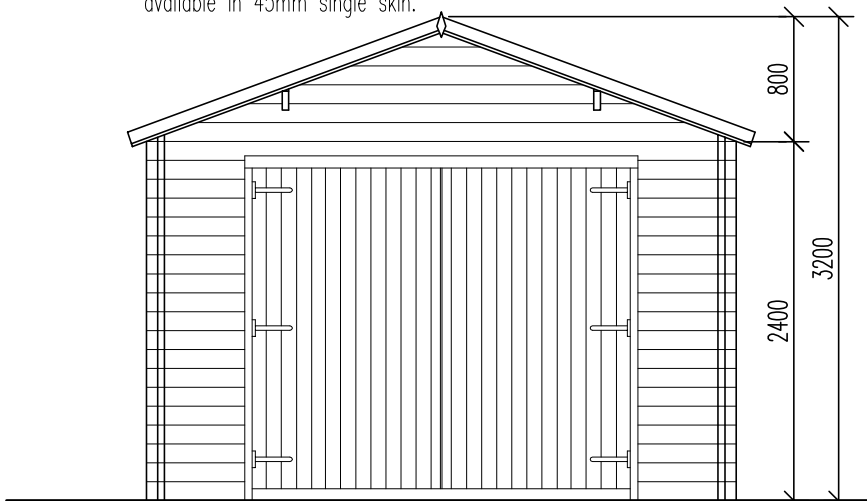

Ripley Nurseries, Old Portsmouth Road, Woking, Surrey, GU23 6EY

Tel. 0800 644 6442

info@creativelivingcabins.co.uk www.creativelivingcabins.co.uk

Creative Living

Garage

available in 45mm single skin.

Garage Front Elevation