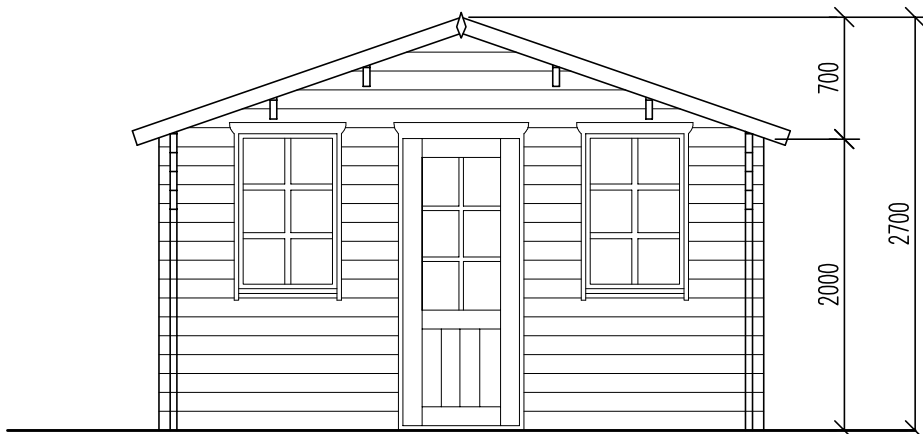

Ripley Nurseries, Old Portsmouth Road, Woking, Surrey, GU23 6EY

Tel. 0800 644 6442

info@creativelivingcabins.co.uk www.creativelivingcabins.co.uk

Creative Living

Essex

with veranda

available in 35mm & 45mm single skin.

Essex Front Elevation

without veranda – displaying single glazing.