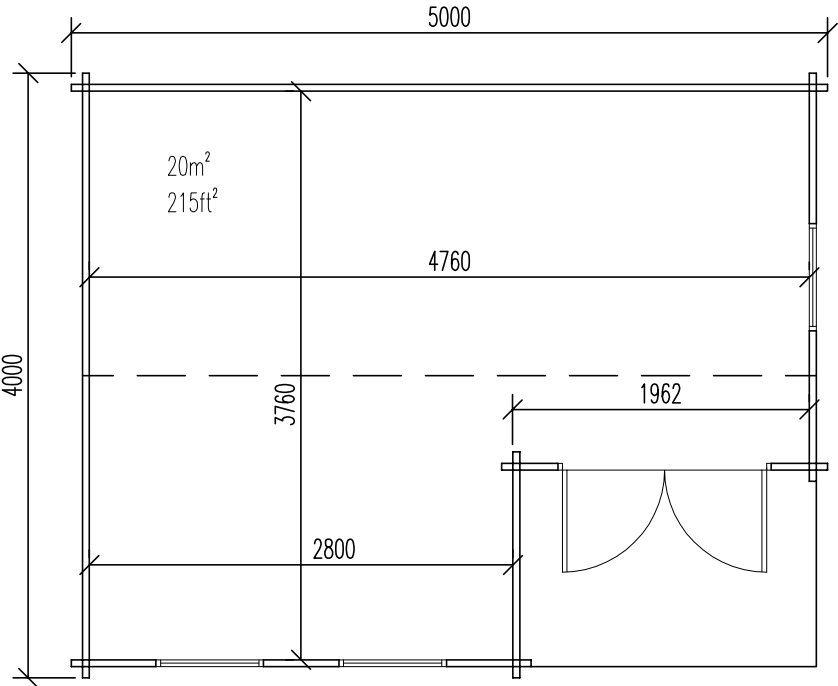

Ripley Nurseries, Old Portsmouth Road, Woking, Surrey, GU23 6EY

Tel. 0800 644 6442

info@creativelivingcabins.co.uk www.creativelivingcabins.co.uk

Dorset

with porch

available in 45mm single skin & 35mm twin skin.

Dorset Front Elevation

with porch - displaying double glazing.