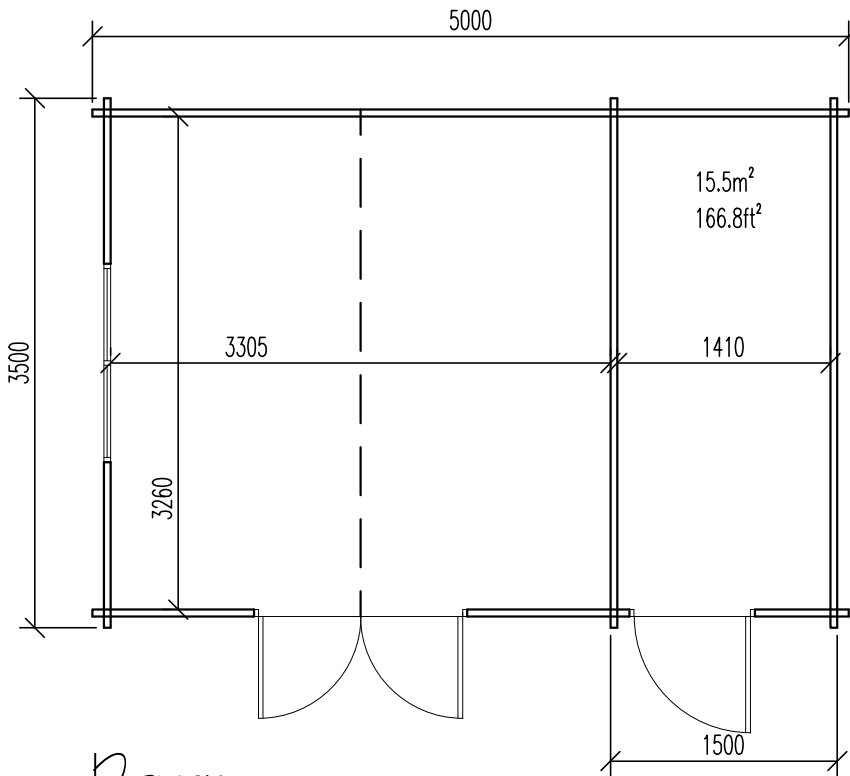

Ripley Nurseries, Old Portsmouth Road, Woking, Surrey, GU23 6EY  
Tel. 0800 644 6442 info@creativelivingcabins.co.uk www.creativelivingcabins.co.uk

Devon

available in 35mm & 45mm single skin & 35mm twin skin.