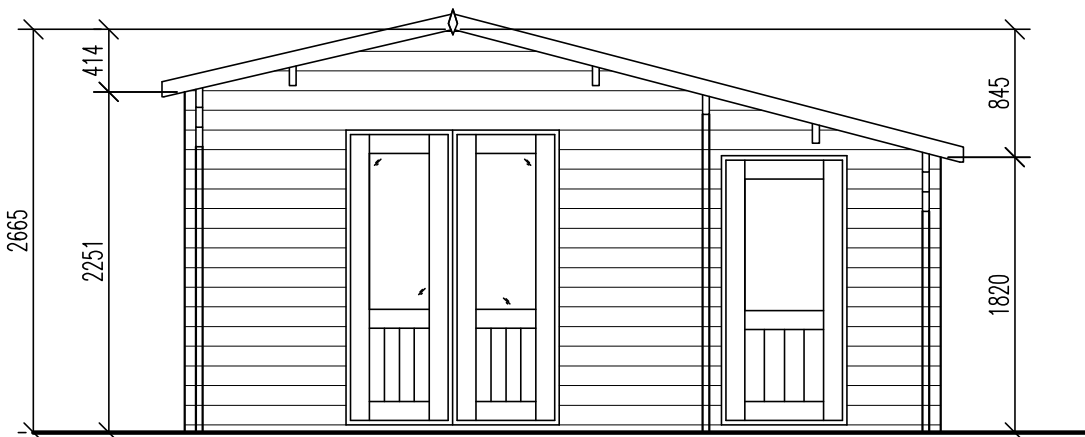

Ripley Nurseries, Old Portsmouth Road, Woking, Surrey, GU23 6EY  
Tel. 0800 644 6442 info@creativelivingcabins.co.uk www.creativelivingcabins.co.uk

Devon

available in 35mm & 45mm single skin & 35mm twin skin.

Devon

displaying double glazing.