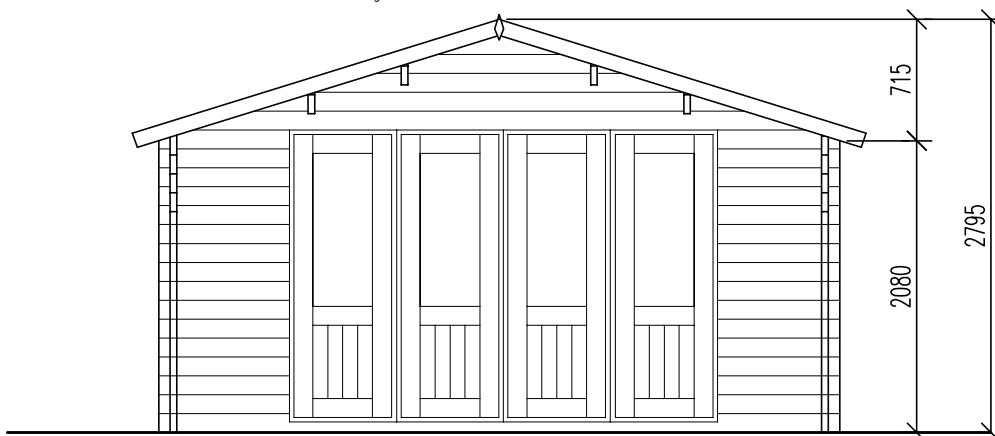

Ripley Nurseries, Old Portsmouth Road, Woking, Surrey, GU23 6EY

Tel. 0800 644 6442

info@creativelivingcabins.co.uk www.creativelivingcabins.co.uk

Creative Living

Cumbria

available in 45mm single skin & made in all cabin sizes.

Cumbria

displaying double glazing.