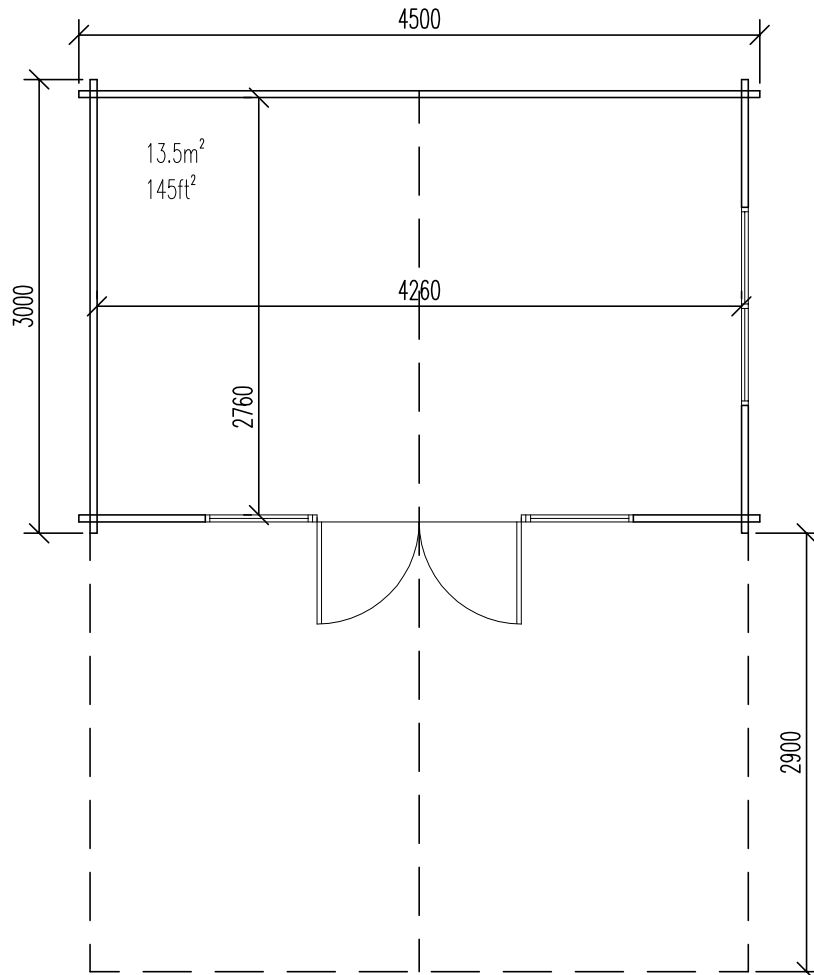

Ripley Nurseries, Old Portsmouth Road, Woking, Surrey, GU23 6EY

Tel. 0800 644 6442

info@creativelivingcabins.co.uk www.creativelivingcabins.co.uk

Creative Living

Cumbria

available in 45mm single skin & made in all cabin sizes.