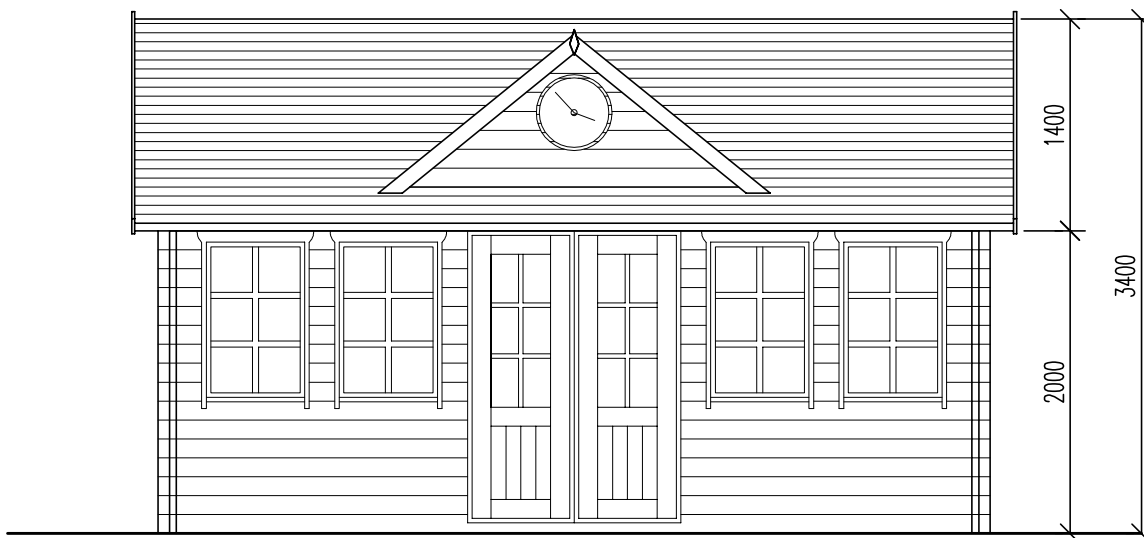

## Clockhouse

with veranda

available in 45mm single skin & 35mm twin skin.

## Clockhouse Front Elevation

without veranda - displaying single glazing.