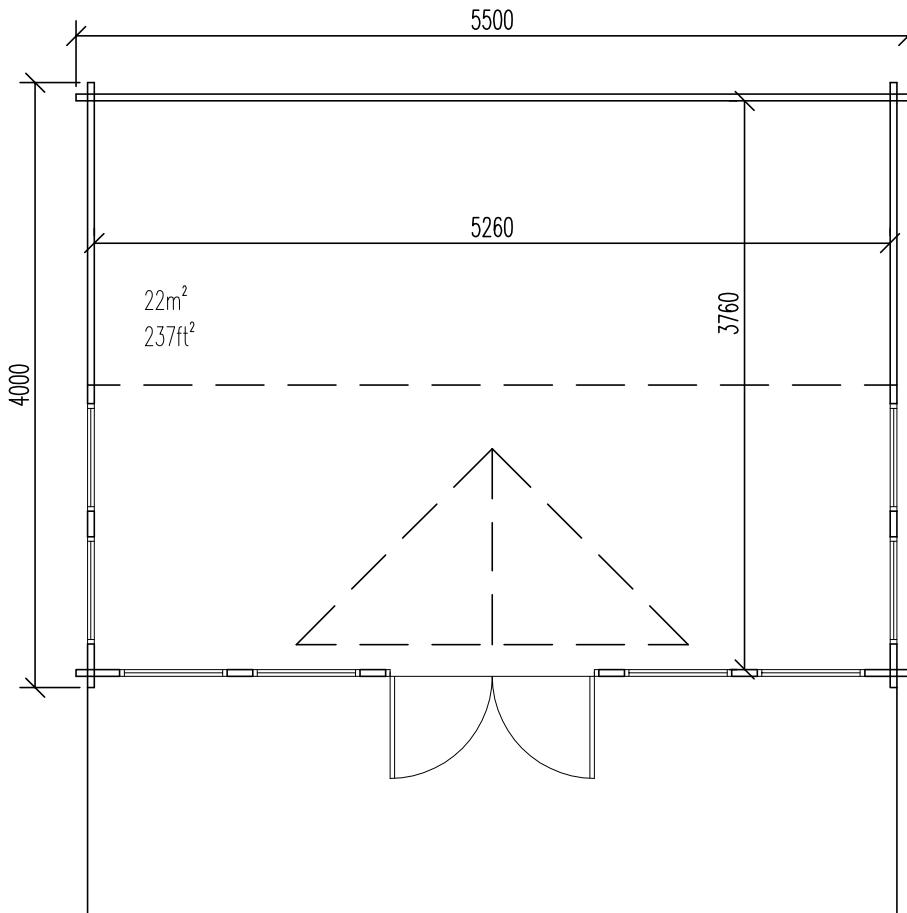

## Clockhouse

with veranda

available in 45mm single skin & 35mm twin skin.

## Clockhouse Front Elevation

without veranda - displaying single glazing.